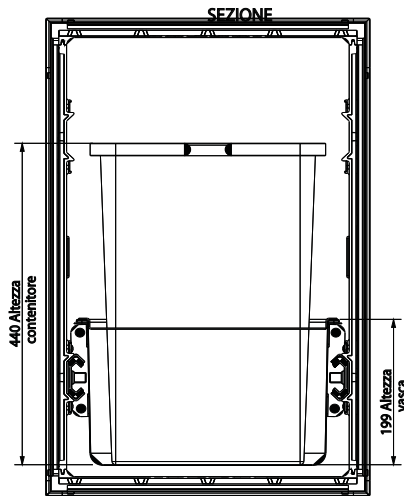

Self-contained, NSF certified, trash-drawer with single front in insulated cabinet. Single 304-stainless steel insulated face measuring 25.74" x 16.25" is mounted to a bottom positioned full-size 8" depth hotel pan with two plastic trash bins on 304-stainless steel tracks and acetal resin rollers. Drawer face has replaceable magnetic gasket providing a hermetic watertight seal. An insulated external jacket made from high-strength composite allows easy installation to indoor and outdoor kitchen cabinet installations.

Data

| Model | INNER Box Dimensions | | | OUTER Drawer Front Dimensions | | | Weight |
|-------|-------------------------|--------------|----------------------|----------------------------------|------------------|--------------------|-----------------|
| | H | W | D | H | W | D | |
| QU211 | 24 1/2" 621mm | 15" 380mm | 22 23/32" 577.5mm | 25 3/4" 654mm | 16 1/4" 413mm | 2 11/32" 59.5mm | 57 lbs 26 kg |

Due to ongoing product improvement, specifications are subject to change without notice.

Approvals:

Available At:

Side

Top

Front

Evo, Inc. is the North and South America Distributor for Ronda Drawers and Doors