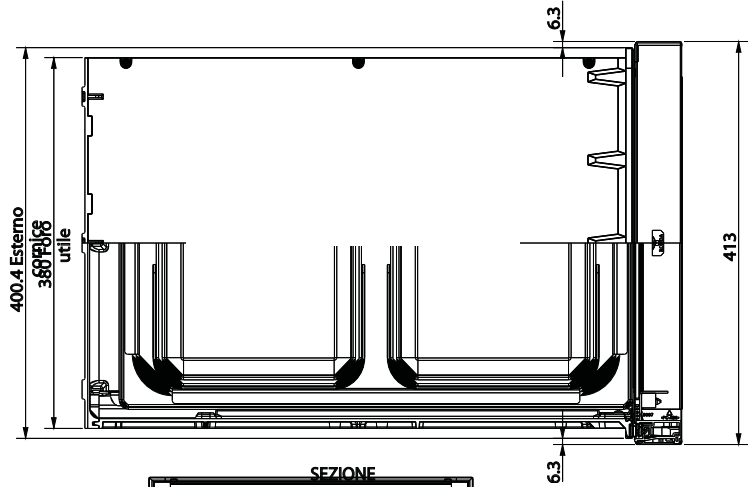

Self-contained, NSF certified, trash-drawer with single front in insulated cabinet. Single 304-stainless steel insulated face measuring 25.74" x 16.25" is mounted to a bottom positioned full-size 8" depth hotel pan with two plastic trash bins on 304-stainless steel tracks and acetal resin rollers. Drawer face has replaceable magnetic gasket providing a hermetic watertight seal. An insulated external jacket made from high-strength composite allows easy installation to indoor and outdoor kitchen cabinet installations.

Data

| Model | INNER Box Dimensions | | | OUTER Drawer Front Dimensions | | | Weight |
|-------|-------------------------|--------------|----------------------|----------------------------------|------------------|--------------------|-----------------|
| | H | W | D | H | W | D | |
| QU211 | 24 1/2" 621mm | 15" 380mm | 22 23/32" 577.5mm | 25 3/4" 654mm | 16 1/4" 413mm | 2 11/32" 59.5mm | 57 lbs 26 kg |

Due to ongoing product improvement, specifications are subject to change without notice.

Approvals:

Available At:

Side

Top

Front

Evo, Inc. is the North and South America Distributor for Ronda Drawers and Doors