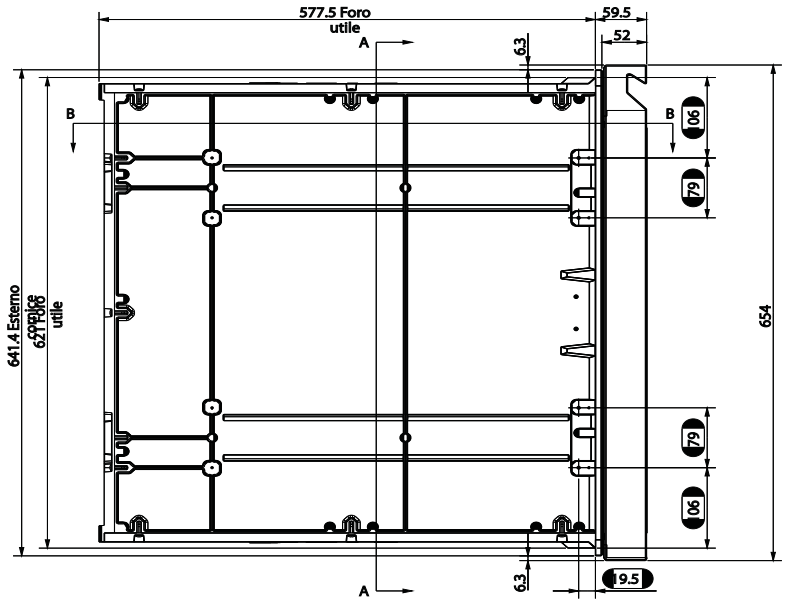

Side

Top

Front

Evo, Inc. is the North and South America Distributor for Ronda Drawers and Doors

Evo, Inc., 20560 SW 115th Ave., Tualatin, OR 97062
Ph 503-626-1802 • Fax 503-213-5869 • www.evoamerica.com • sales@evoamerica.com
Evo® is a registered trademark of Evo, Inc. Ronda® is a registered trademark of Ronda S. p.A.