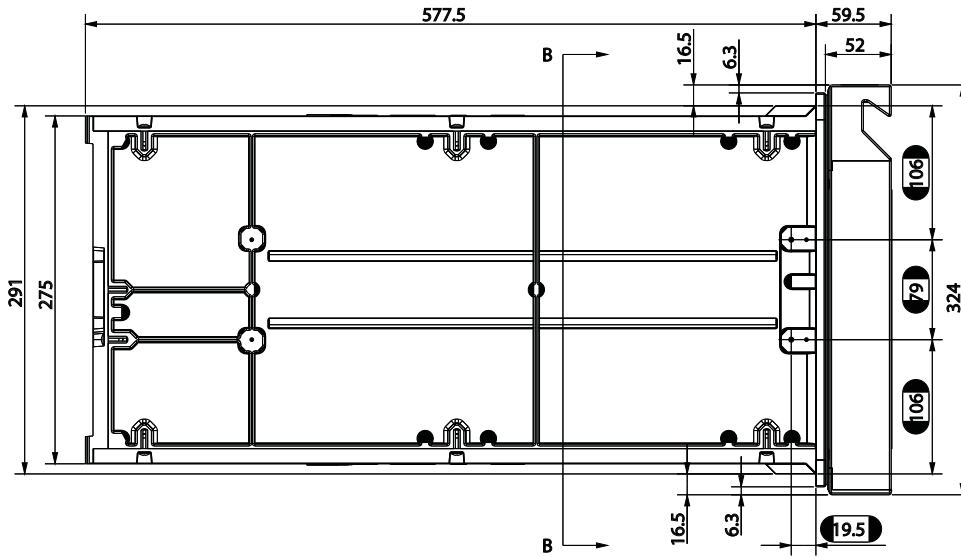

Model#

QK11

Insulated Single Drawer

Side