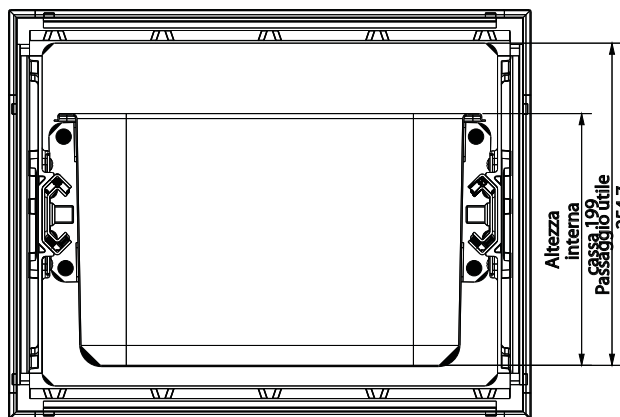

Front

Evo, Inc. is the North and South America Distributor for Ronda Drawers and Doors

Evo, Inc., 20560 SW 115th Ave., Tualatin, OR 97062
Ph 503-626-1802 • Fax 503-213-5869 • www.evoamerica.com • sales@evoamerica.com
Evo® is a registered trademark of Evo, Inc. Ronda® is a registered trademark of Ronda S. p.A.