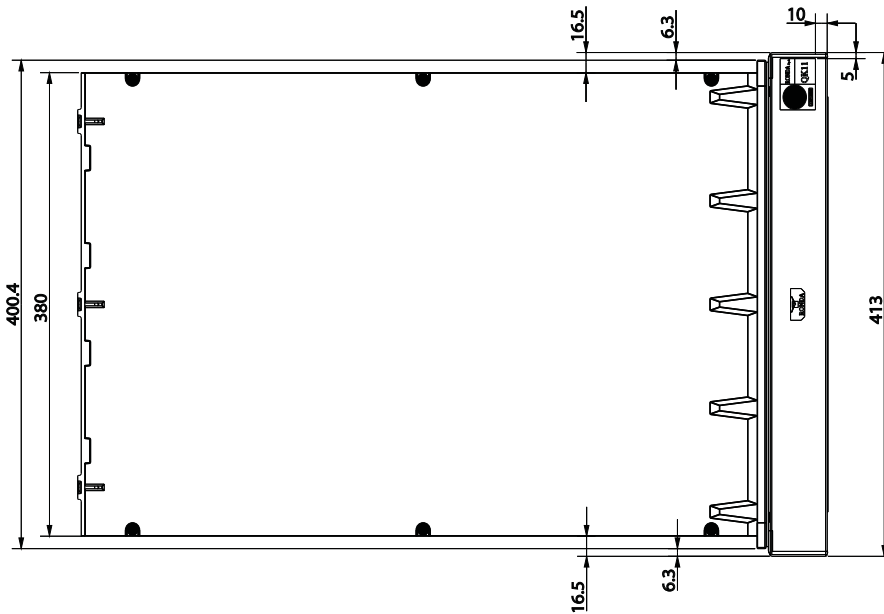

Model#

QK11

Insulated Single Drawer

Side

Top

Front

Evo, Inc. is the North and South America Distributor for Ronda Drawers and Doors

Evo, Inc., 20560 SW 115th Ave., Tualatin, OR 97062
Ph 503-626-1802 • Fax 503-213-5869 • www.evoamerica.com • sales@evoamerica.com
Evo® is a registered trademark of Evo, Inc. Ronda® is a registered trademark of Ronda S. p.A.